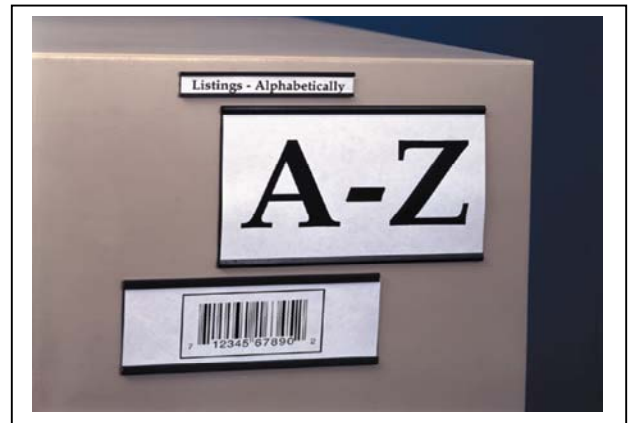

Magnetic Roll Stock

Discover its 1,001 Uses

- Perfect for Labels, Signs and More!
- Three (3) Styles in Various Widths.
- Write-On /Wet Erase, Plain and Self-Adhesive Backed.

Model Number	Description	Qty/Pkg.	Wgt/Pkg	Price
MX100	Write-On, 1" 50 ft.	1	2.9	$65.00
MX200	Write-On, 2" x 50 ft.	1	5.3	$110.00
MX300	Write-On, 3" x 50 ft.	1	7.7	$150.00
MP100	Plain, 1" 50 ft.	1	2.3	$35.00
MP200	Plain, 2" x 50 ft.	1	4.5	$60.00
MP300	Plain, 3" x 50 ft.	1	7.1	$80.00
SA500	Self-Adhesive, 1/2" x 100 ft.	1	5.5	$60.00
SA100	Self-Adhesive, 1" x 100 ft.	1	10.4	$110.00

Custom Roll Widths Available (on special order)
FOB: New Windsor, NY